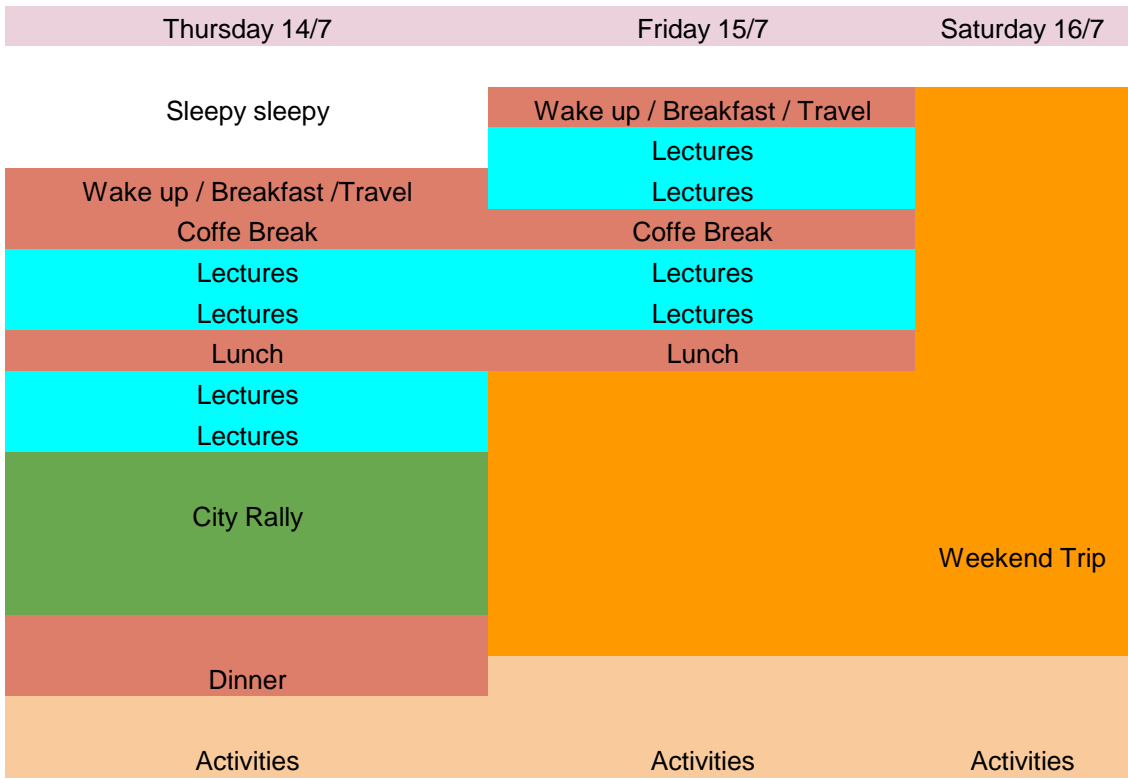

Monday 11/7

Tuesday 12/7

Wednesday 13/7

7:00 - 9:00	Arrival Day	Wake up / Breakfast / Travel	Wake up / Breakfast / Travel
9:00 - 10:00		Official Opening	Lectures
10:00 - 11:00		Lectures	Lectures
11:00 - 11:30		Coffe Break	Coffe Break
11:30 - 12:00		Lectures	Lectures
12:00 - 13:30		Lectures	Lectures
13:30 - 14:30		Lunch	Lunch
14:30 - 15:00		Lectures	Lectures
15:00 - 16:00		Lectures	Lectures
16:00 - 17:00		Lectures	Lectures
17:00 - 18:00			
18:00 - 19:00	Activities	Greek Lesson	Activities
19:00 - 20:00			
20:00 - 21:00			Preps for IE
21:00 - 22:00	Dinner	Dinner	Preps for IE
22:00 - 23:00			
23:00 - ...	Activities	Activities	Activities

29 ώρες διαλέξεις

Company Visit?

Company Visit?

Company Visit?

Sunday 17/7	Monday 18/7	Tuesday 19/7
	Wake up / Breakfast / Travel	Wake up / Breakfast / Travel
	Lectures	Lectures (Prep for Exams)
	Lectures	Lectures (Prep for Exams)
	Coffe Break	Coffe Break (?)
	Lectures	Lectures (Exams)
	Lectures	Lectures (Exams)
	Lunch	Lunch
	Lectures	Trip to Naypaktos
	Lectures	
	Activities	
	Dinner / Private Time	Dinner / Private Time
Activities	Activities	Activities

Company Visit?

Wednesday 20/7

Wake up / Breakfast

Departure
Day